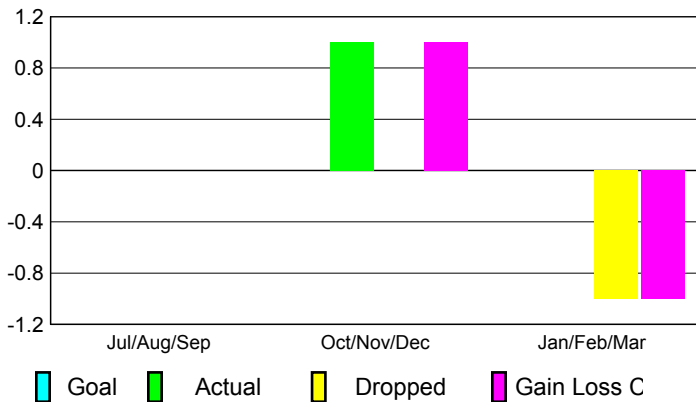

Club Results 2009-2010

Goal, New, Dropped, Gain/Loss

Comparison of Club Gain/Loss

Current Year Compared to the Previous Year

YTD Status Quo Clubs 2009-2010

Status Quo Clubs Compared to Status Quo Members

MEMBERSHIP

Clubs
2008-2009

Month	New Club Goal	Actual New Clubs	Actual Dropped Clubs	Gain/Loss of Clubs	Gain/Loss of Clubs
Jul/Aug/Sep	0	1	0	1	0
Oct/Nov/Dec	0	0	0	0	0
Jan/Feb/Mar	0	0	0	0	0
Totals	0	1	0	1	0

Club Results 2009-2010