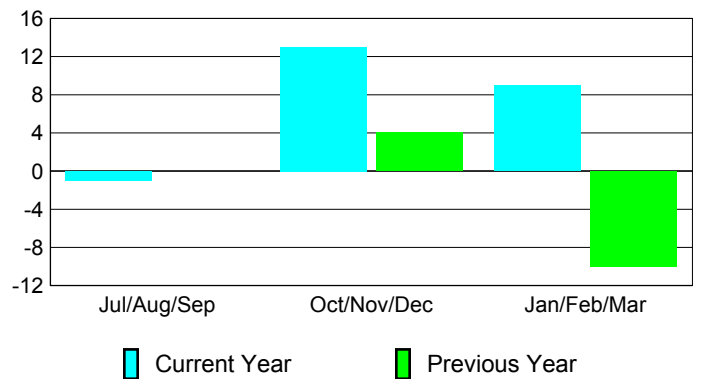

Membership Results
2009-2010

Membership
2008-2009

Month	Net Memb Goal	Actual New Memb	Actual Dropped Memb	Gain/Loss of Memb	Gain/Loss of Memb
Jul/Aug/Sep	0	3	-4	-1	0
Oct/Nov/Dec	0	30	-17	13	4
Jan/Feb/Mar	0	22	-13	9	-10
Totals	0	55	-34	21	-6

Membership Results 2009-2010

Goal, New, Dropped, Gain/Loss

Comparison of Membership Gain/Loss

Current Year Compared to the Previous Year

Gender Comparison 2009-2010

Jul/Aug/Sep

Oct/Nov/Dec

Jan/Feb/Mar