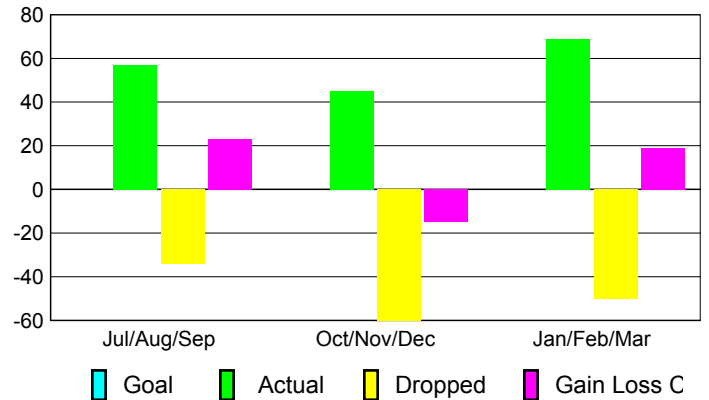

Membership Results 2009-2010

Goal, New, Dropped, Gain/Loss

Comparison of Membership Gain/Loss

Current Year Compared to the Previous Year