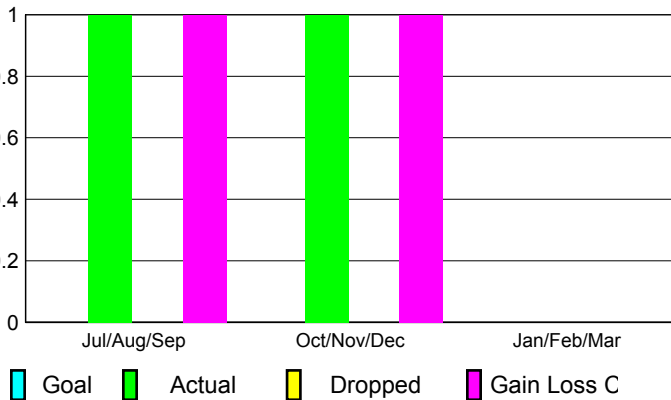

2009-2010 GMT Quarterly Report for District (or Undistricted) **District 351 LEBANON**

GMT: **SALIM J MOUSSAN**

Location: **LEBANON**

GMT CA: **6**

CLUBS

Club Results
2009-2010

Clubs
2008-2009

Month	New Club Goal	Actual New Clubs	Actual Dropped Clubs	Gain/Loss of Clubs	Gain/Loss of Clubs
Jul/Aug/Sep	0	1	0	1	1
Oct/Nov/Dec	0	1	0	1	0
Jan/Feb/Mar	0	0	0	0	-2
Totals	0	2	0	2	-1

Club Results 2009-2010

Goal, New, Dropped, Gain/Loss

Comparison of Club Gain/Loss

Current Year Compared to the Previous Year