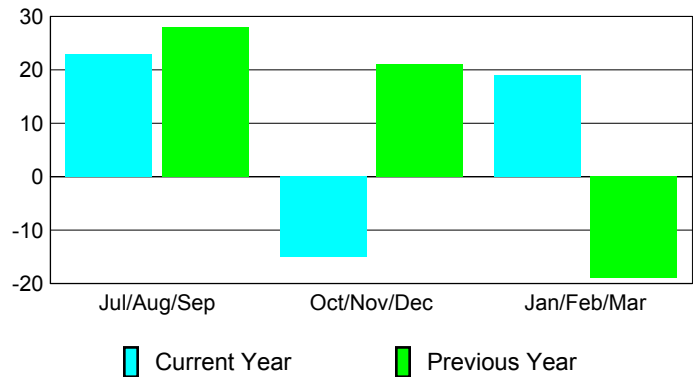

Goal, New, Dropped, Gain/Loss

Comparison of Club Gain/Loss

Current Year Compared to the Previous Year

YTD Status Quo Clubs 2009-2010

Status Quo Clubs Compared to Status Quo Members

MEMBERSHIP

Membership Results
2009-2010

Membership
2008-2009

Month	Net Memb Goal	Actual New Memb	Actual Dropped Memb	Gain/Loss of Memb	Gain/Loss of Memb
Jul/Aug/Sep	0	57	-34	23	28
Oct/Nov/Dec	0	45	-60	-15	21
Jan/Feb/Mar	0	69	-50	19	-19
Totals	0	171	-144	27	30

Membership Results 2009-2010

Goal, New, Dropped, Gain/Loss

Comparison of Membership Gain/Loss

Current Year Compared to the Previous Year

Gender Comparison 2009-2010

Jul/Aug/Sep

Oct/Nov/Dec

Jan/Feb/Mar