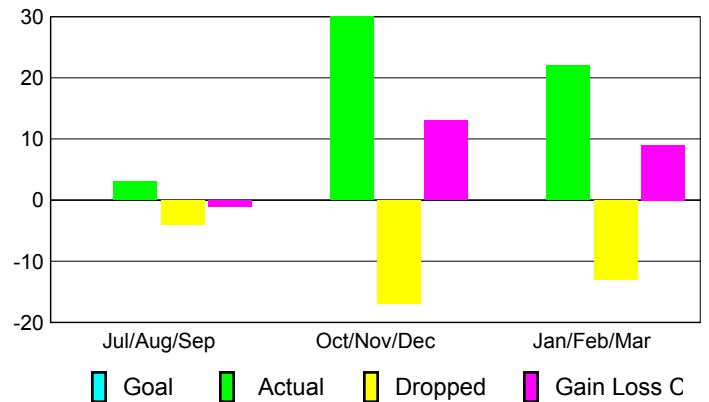

Membership Results 2009-2010

Goal, New, Dropped, Gain/Loss